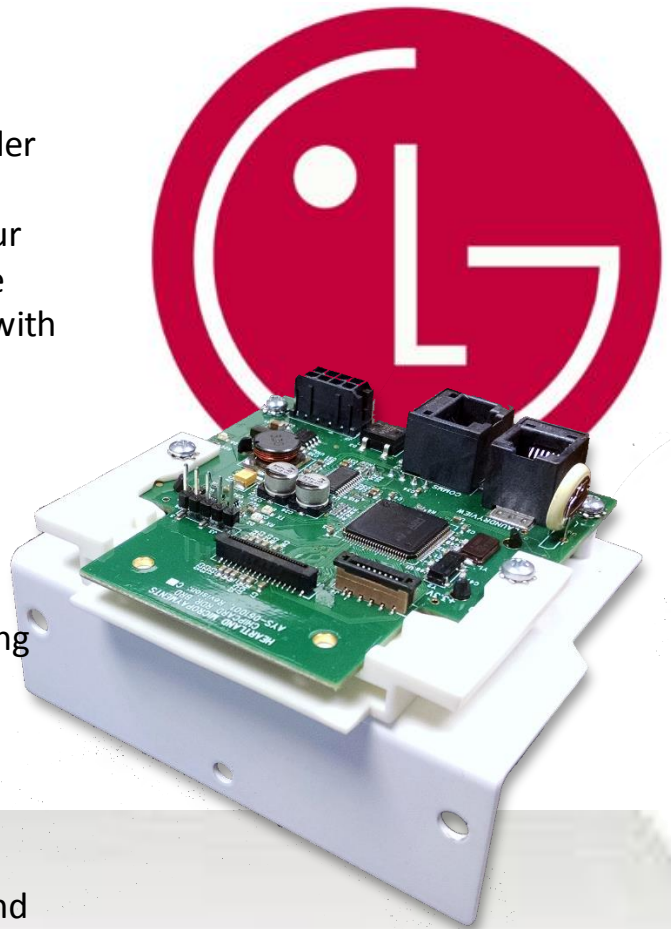

SmartCard

LG SERIES

Heartland's LG SmartCard laundry Reader can increase your laundry sales while adding convenience and security to your laundry room by eliminating coins. The SLIM controllers are designed to work with Giant, Eagle, and Titan LG washers & dryers and are backed by Heartland's superior technology and expertise in unattended, cashless facilities. Our LG card readers enable cardholders to purchase laundry services with their laundry smart card, therefore eliminating coin collection.

Heartland's proven laundry systems provide an end-to-end solution for a cashless laundry room. With simple to install units in the laundry machines, and easy to use stations for revaluing and dispensing cards, Heartland provides a full laundry service solution

Promotions such as a free wash and dry cycle, loyalty programs, discounts by user groups and off-peak discounts can be performed quickly and easily. The results are increased revenue and customer loyalty.